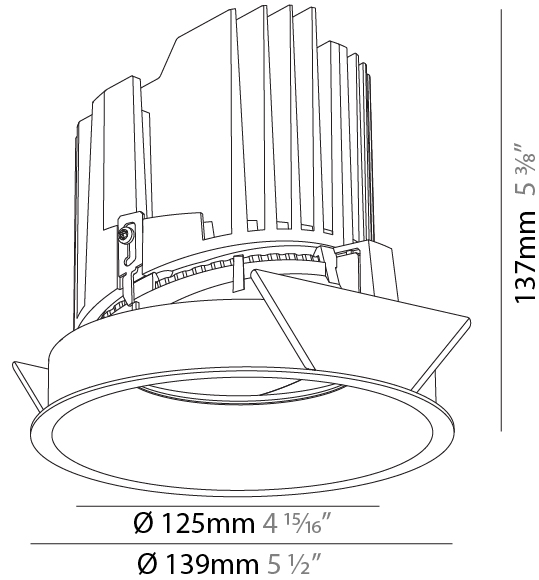

PHYSICAL

Shape: Round
Diameter (mm): 139
Diameter (in): 5 1/2
Height (mm): 137
Height (in): 5 3/8
Ceiling Thickness (mm): 10 / 12.5 / 15
Ceiling Thickness (in): 3/8 or 1/2 or 9/16
Min. Recessing Depth (mm): 150
Min. Recessing Depth (in): 5 7/8
Light Distribution: Adjustable / Downlight
Weight (kg): 0.814
Weight (lbs): 1.79
Fixture Finish: SSR / BKV / CWI / CRY / HAB / UFT / ITA / RUA / FTG / MYG / LOD / PUS / FRO / FUP / KIA / POP / BLS / SPG / MEY / GOH / GUM / CHC / COM / ABZ / JAG / OBR / MOS / ROR
Fixture Material: Aluminum Die Cast
Cut-out Measurements: 130mm / 5 1/8"

ELECTRICAL

Lamp Type: LED (Zhaga Standard)
Input Wattage (W): 13.2 / 16.5
Total Output Wattage (W): 12 / 14
Dimming: Tri-Mode (Non-Dimming and Phase Dimming (120Vac only) and 0-10V Dimming)
Driver Included: No
Driver Location: Recessed Housing
Driver Type: Constant Current - Universal
Driver Class: Class 2
Housing: See components
Input Voltage (V): 120 - 277
Constant Current (MA): 350

LED

Number of LEDs: 1
Color Temperature (°K): 2700 / 3000 / 3500 / 4000
Max. Delivered Lumen (lm): 870 / 970 / 1039 / 1060
Nominal Lumen (lm): 960 / 1070 / 1156 / 1180
CRI: >90 CRI
Efficiency (%): 90.5
Lamp Life (hrs): 50000

OPTICAL

Reflector°: 10
Adjustability: Rotational 355°; Tilt 10°

RATINGS AND CERTIFICATIONS

Certified By: Certified for North American Standards
IP rating: IP20